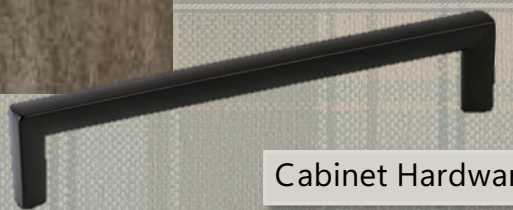

Backsplash

Sleek White Cabinets

Countertops

Interior Finishes

- Luxury Vinyl Plank Flooring
- Modern Light Fixtures
- Flush Style Cabinetry
- Black Cabinet Hardware
- Quartz Countertops
- Stainless Steel Appliances
- Chrome Plumbing Fixtures

Luxury Vinyl Tile

Cabinet Hardware

I AM A MOVEMENT
 MARK TWAIN'S AMERICA
 COLLEEN BROWNING

Interior Finishes

- Black Framed Mirrors
- 12" x 24" Porcelain Tile Surround In Primary Bathrooms
- Plush Carpet in Bedrooms
- Black Door Hardware
- Ceiling Fans in Living & Bedrooms