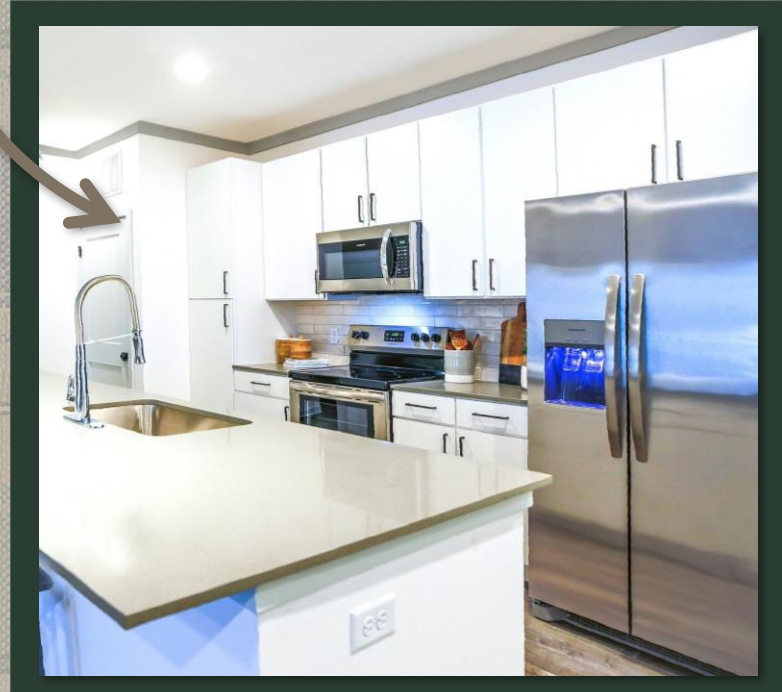

Backsplash

Sleek White Cabinets

Countertops

Interior Finishes

- Luxury Vinyl Plank Flooring
- Modern Light Fixtures
- Flush Style Cabinetry
- Black Cabinet Hardware
- Quartz Countertops
- Stainless Steel Appliances
- Chrome Plumbing Fixtures

Luxury Vinyl Tile

Cabinet Hardware

I AM A MOVEMENT
 MARK TWAIN'S AMERICA
 COLLEEN BROWNING

Interior Finishes

- Black Framed Mirrors
- 12" x 24" Porcelain Tile Surround In Primary Bathrooms
- Plush Carpet in Bedrooms
- Black Door Hardware
- Ceiling Fans in Living & Bedrooms