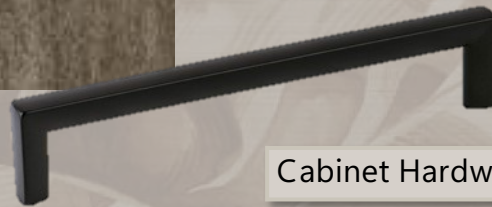

Backsplash

Sleek White Cabinets

Countertops

Interior Finishes

- Luxury Vinyl Plank Flooring
- Modern Light Fixtures
- Flush Style Cabinetry
- Black Cabinet Hardware
- Quartz Countertops
- Stainless Steel Appliances
- Chrome Plumbing Fixtures

Luxury Vinyl Tile

Cabinet Hardware

Interior Finishes

- Black Framed Mirrors
- 12" x 24" Porcelain Tile Surround In Primary Bathrooms
- Plush Carpet in Bedrooms
- Black Door Hardware
- Ceiling Fans in Living & Bedrooms