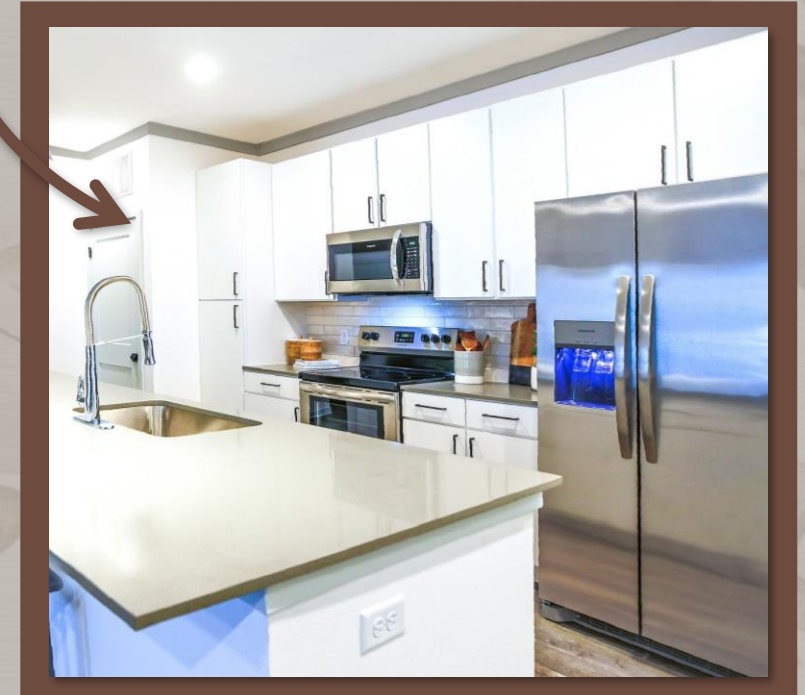

Backsplash

Sleek White Cabinets

Countertops

Interior Finishes

- Luxury Vinyl Plank Flooring
- Modern Light Fixtures
- Flush Style Cabinetry
- Black Cabinet Hardware
- Quartz Countertops
- Stainless Steel Appliances
- Chrome Plumbing Fixtures

Luxury Vinyl Tile

Cabinet Hardware

Interior Finishes

- Black Framed Mirrors
- 12" x 24" Porcelain Tile Surround In Primary Bathrooms
- Plush Carpet in Bedrooms
- Black Door Hardware
- Ceiling Fans in Living & Bedrooms