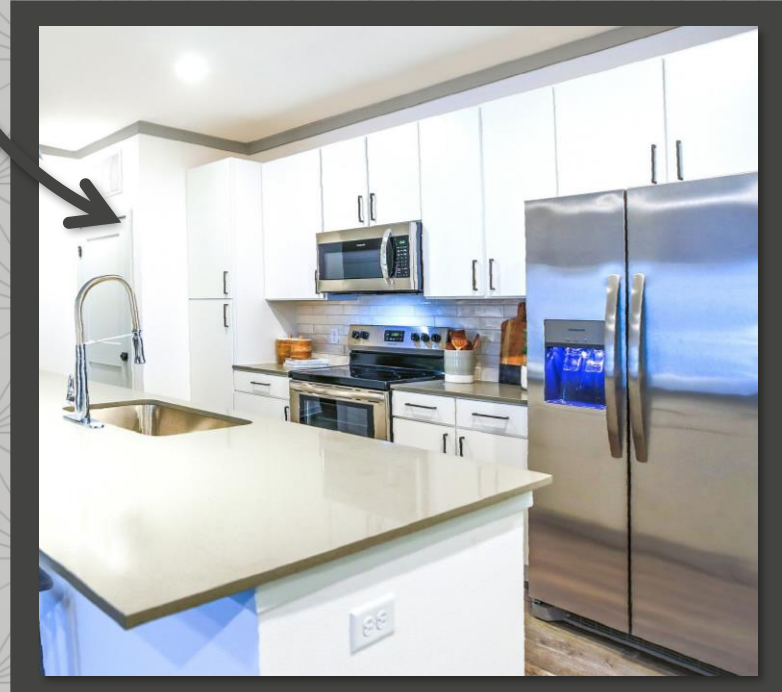

Backsplash

Sleek White Cabinets

Countertops

Luxury Vinyl Tile

Cabinet Hardware

Interior Finishes

- Luxury Vinyl Plank Flooring
- Modern Light Fixtures
- Flush Style Cabinetry
- Black Cabinet Hardware
- Quartz Countertops
- Stainless Steel Appliances
- Chrome Plumbing Fixtures

Interior Finishes

- Black Framed Mirrors
- 12" x 24" Porcelain Tile Surround In Primary Bathrooms
- Plush Carpet in Bedrooms
- Black Door Hardware
- Ceiling Fans in Living & Bedrooms

Tile Surround

Door Hardware