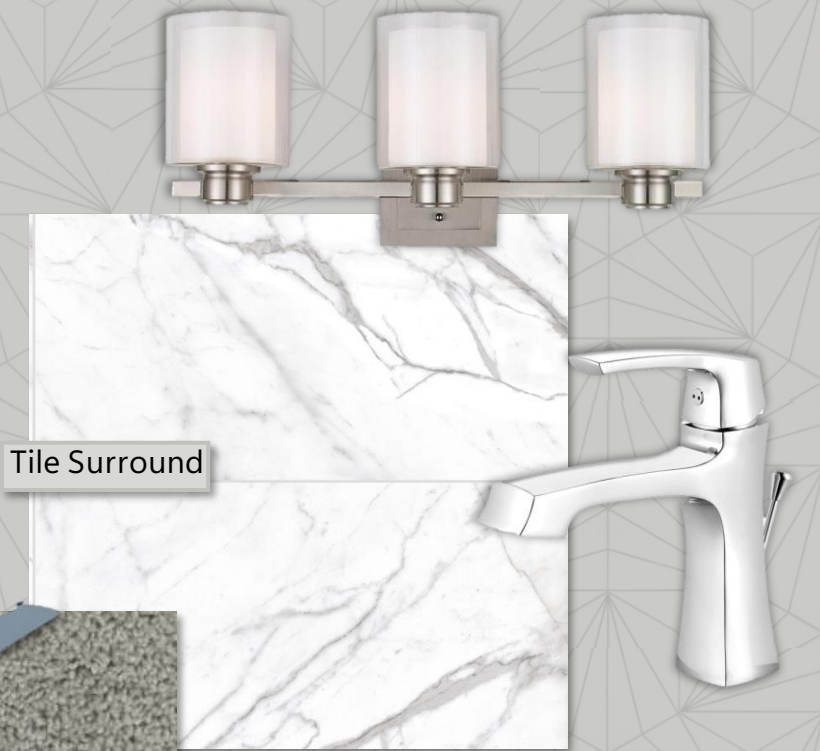

Backsplash

Sleek White Cabinets

Countertops

Luxury Vinyl Tile

Cabinet Hardware

Interior Finishes

- Luxury Vinyl Plank Flooring
- Modern Light Fixtures
- Flush Style Cabinetry
- Black Cabinet Hardware
- Quartz Countertops
- Stainless Steel Appliances
- Chrome Plumbing Fixtures

Interior Finishes

- Black Framed Mirrors
- 12" x 24" Porcelain Tile Surround In Primary Bathrooms
- Plush Carpet in Bedrooms
- Black Door Hardware
- Ceiling Fans in Living & Bedrooms

Tile Surround

Door Hardware