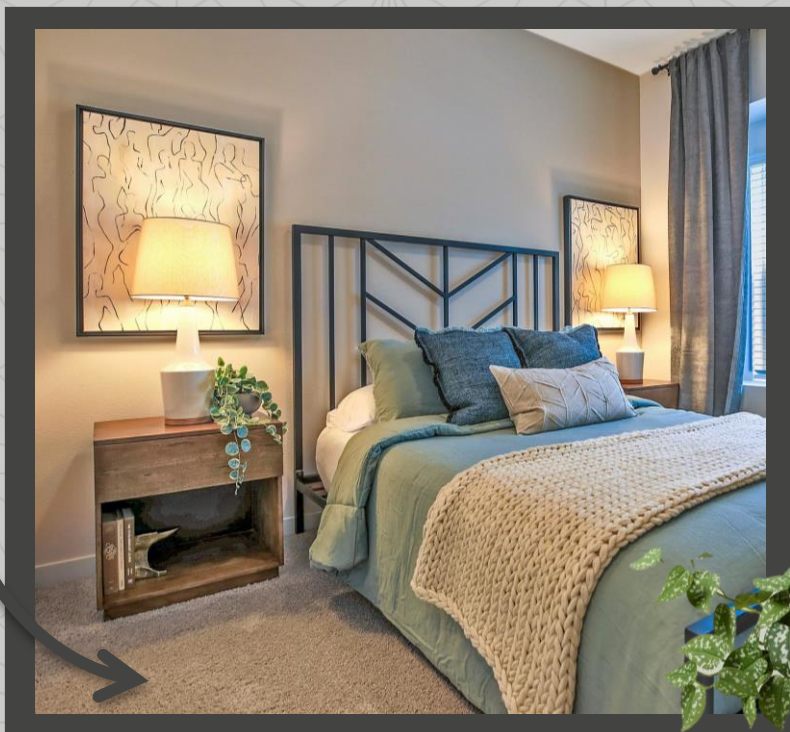

Backsplash

Sleek White Cabinets

Countertops

Luxury Vinyl Tile

Cabinet Hardware

Interior Finishes

- Luxury Vinyl Plank Flooring
- Modern Light Fixtures
- Flush Style Cabinetry
- Black Cabinet Hardware
- Quartz Countertops
- Stainless Steel Appliances
- Chrome Plumbing Fixtures

Interior Finishes

- Black Framed Mirrors
- 12" x 24" Porcelain Tile Surround In Primary Bathrooms
- Plush Carpet in Bedrooms
- Black Door Hardware
- Ceiling Fans in Living & Bedrooms

Tile Surround

Door Hardware